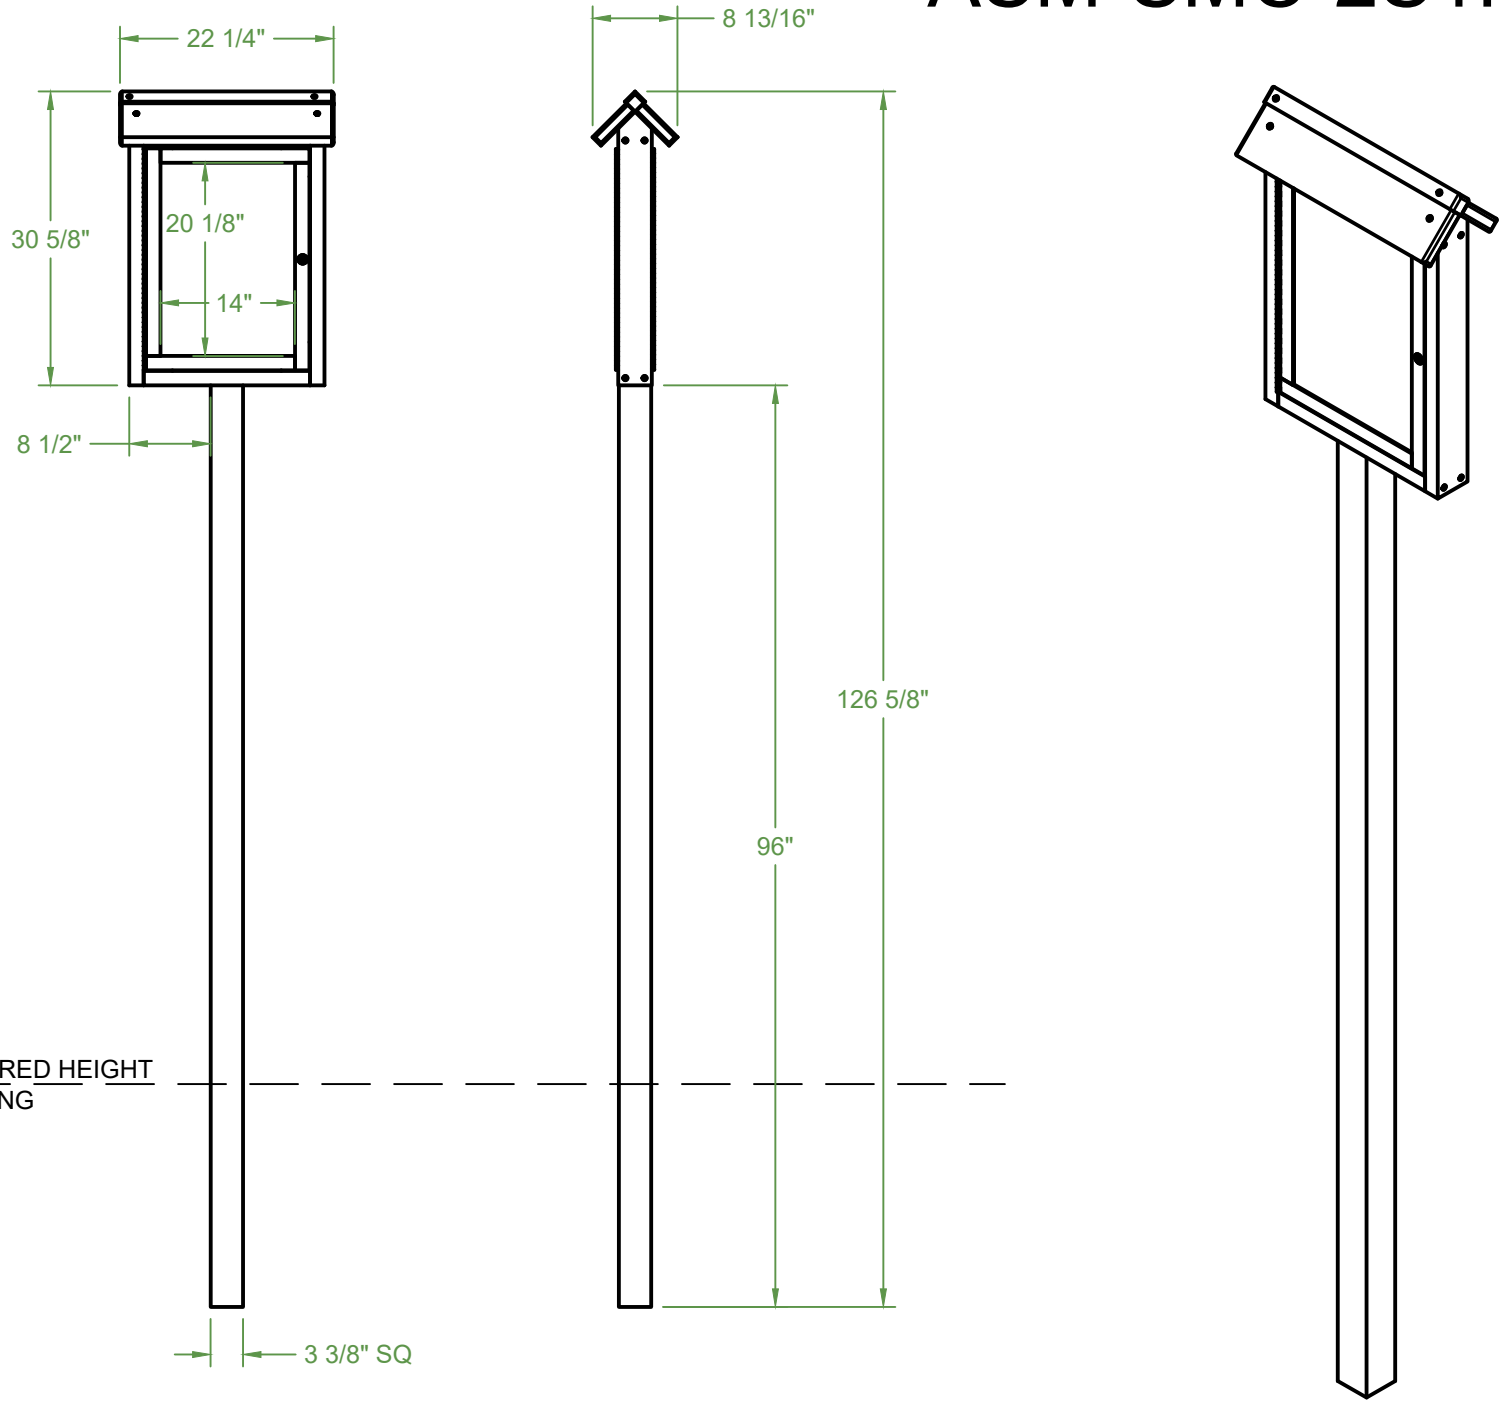

ASM-SMC-2S1P8

TURNULATE TO PREFERRED HEIGHT
FOR **SURFACE** MOUNTING

3 3/8" SQ