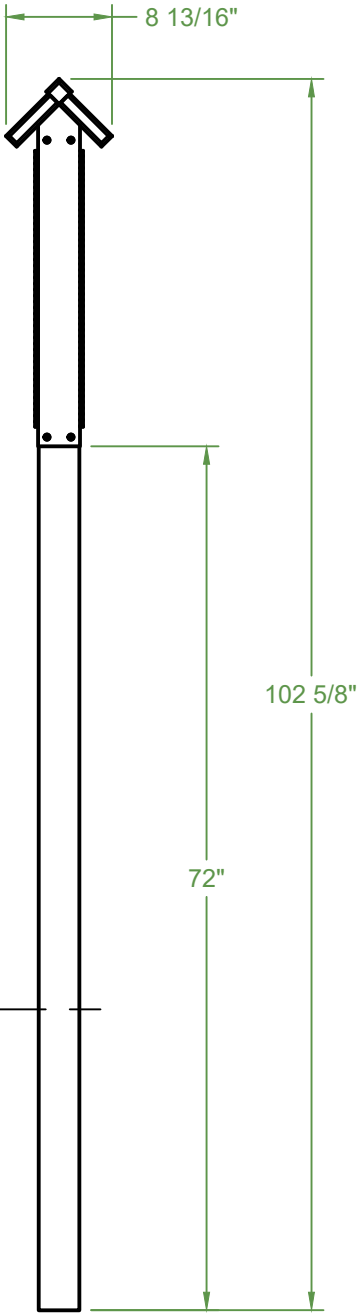

ASM-SMC-2S1P6

TURNULATE TO PREFERRED HEIGHT
FOR **SURFACE** MOUNTING

3 3/8" SQ