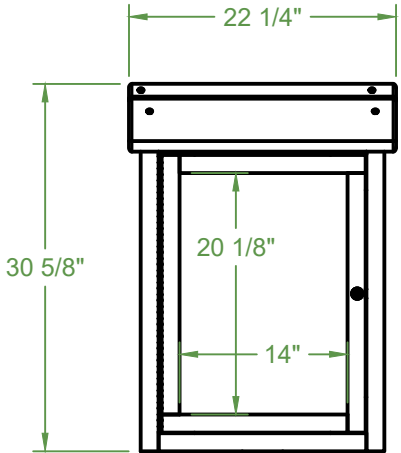

ASM-SMC-2S1P6

TURNULATE TO PREFERRED HEIGHT
FOR **SURFACE** MOUNTING

3 3/8" SQ