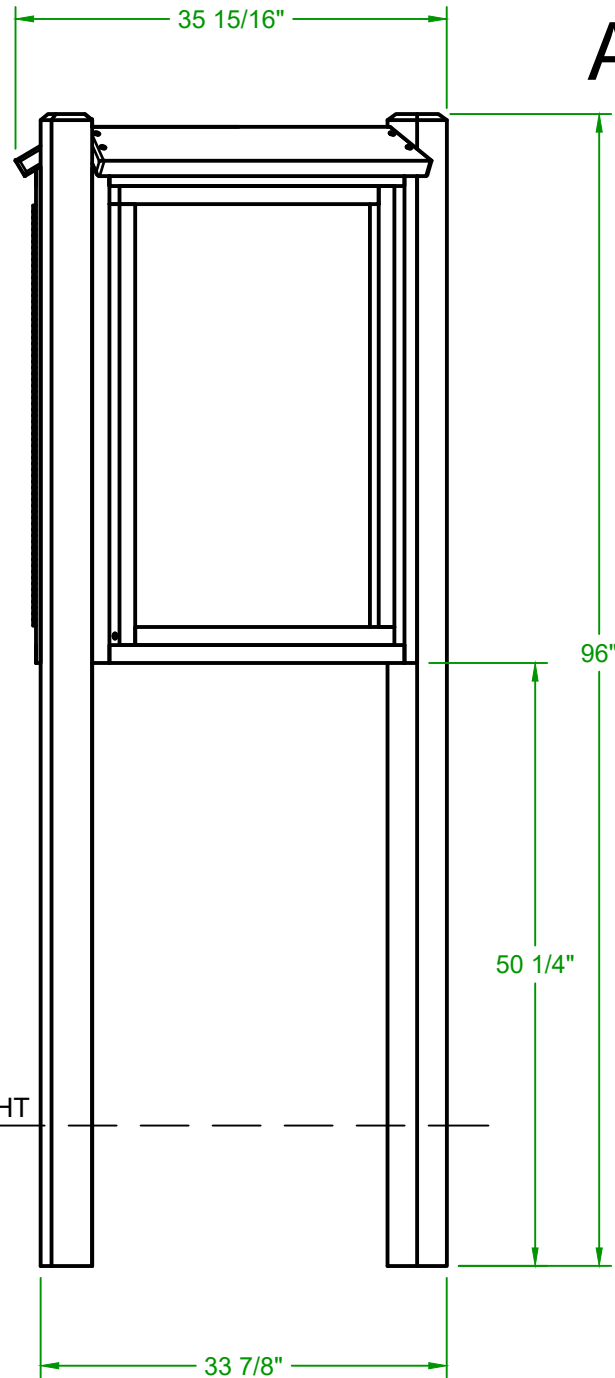

ASM-AEK8

TRUNCATE TO
PREFERRED HEIGHT
FOR **SURFACE**
MOUNTING