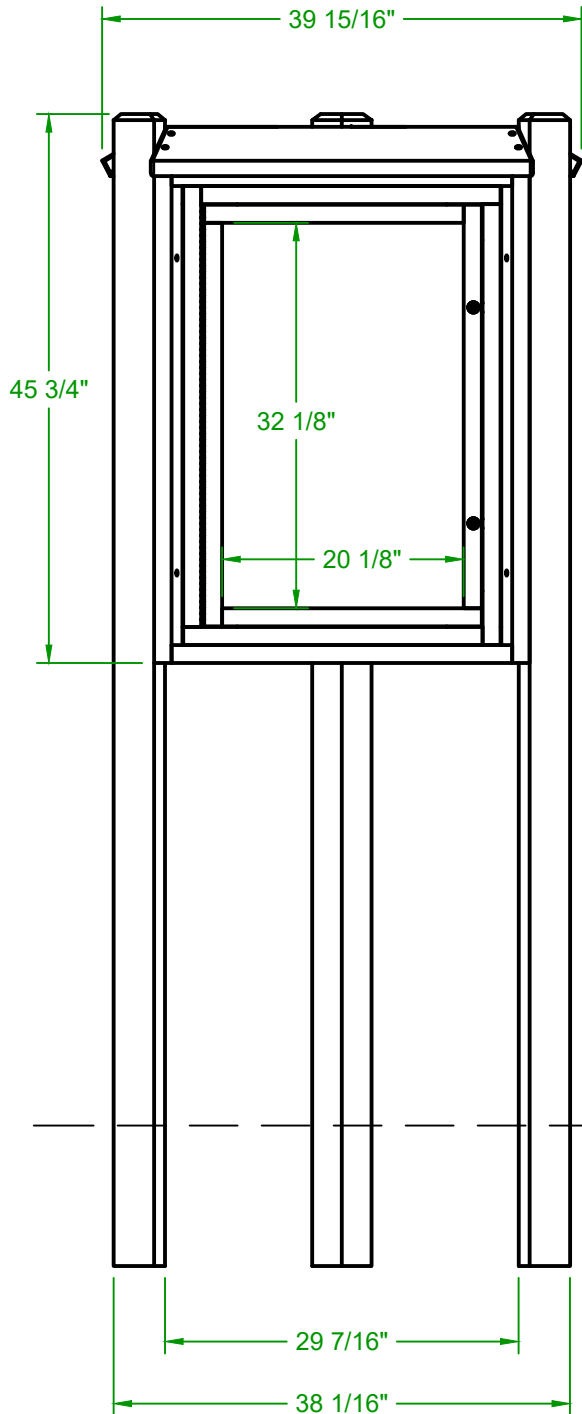

ASM-AEK8

TRUNCATE TO
PREFERRED HEIGHT
FOR **SURFACE**
MOUNTING