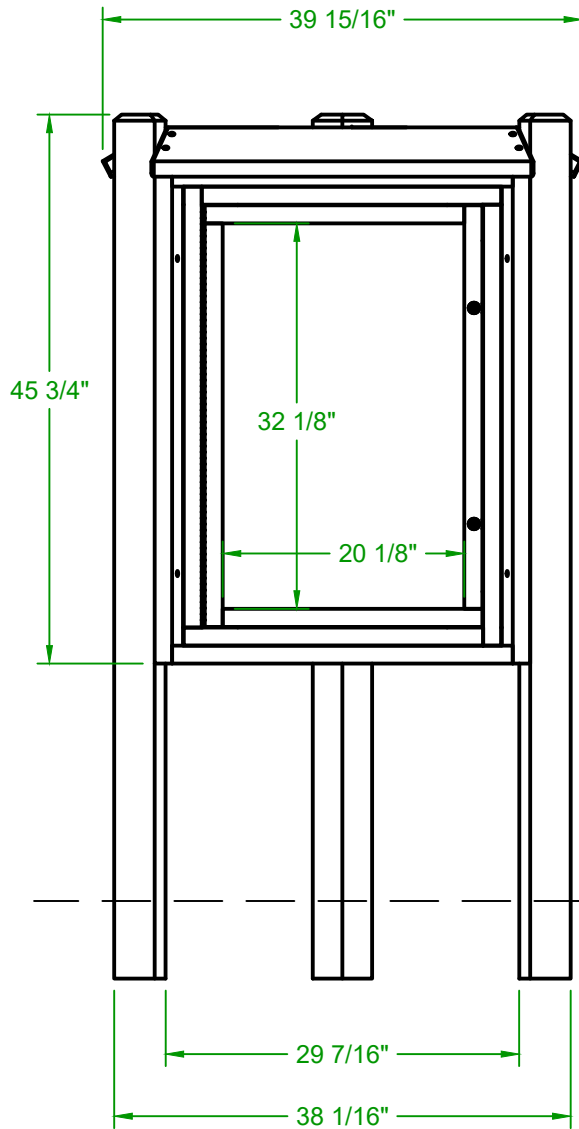

ASM-AEK6

TRUNCATE TO
PREFERRED HEIGHT
FOR **SURFACE**
MOUNTING