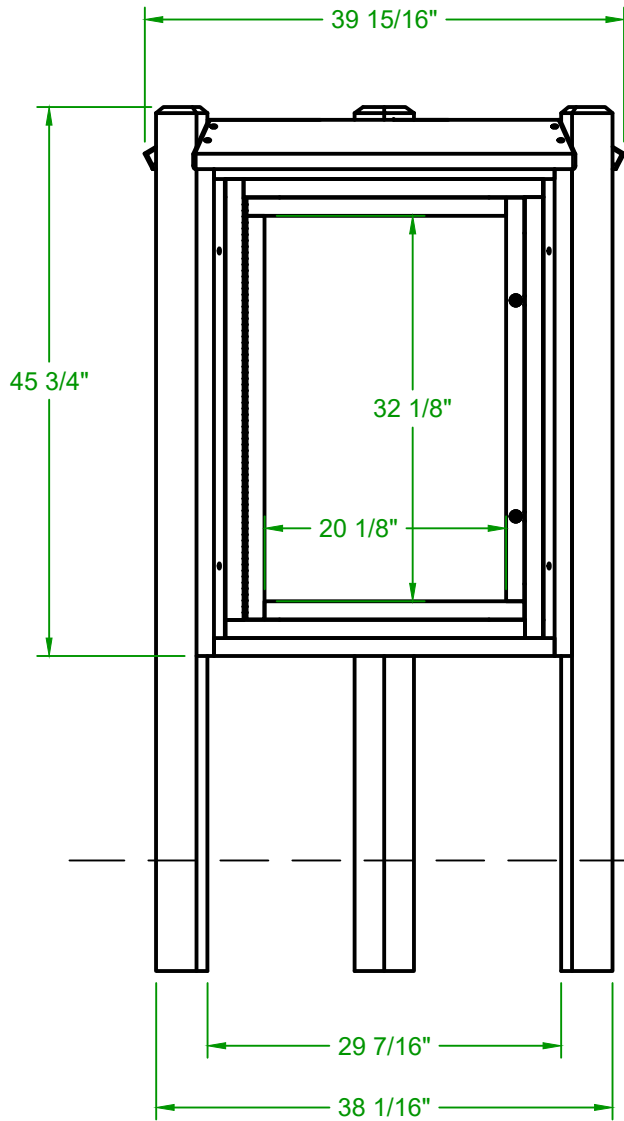

ASM-AEK26

TRUNCATE TO
PREFERRED HEIGHT
FOR **SURFACE**
MOUNTING