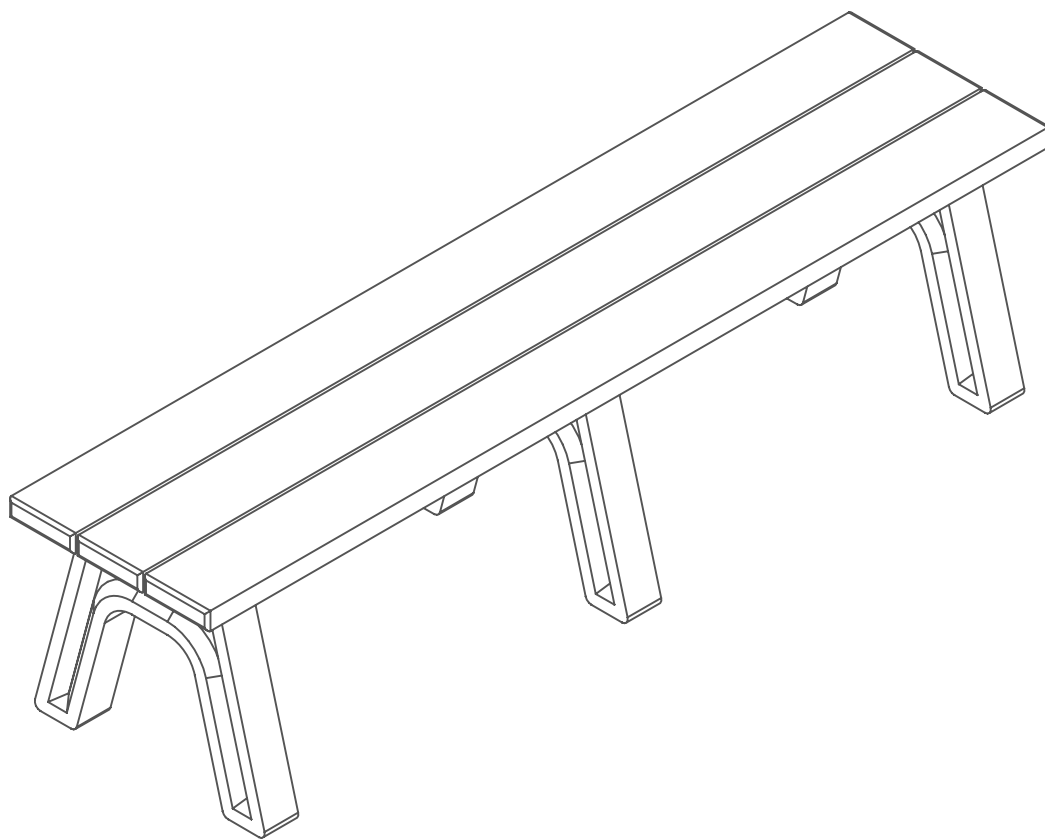

# 6 Foot Traditional Flat Park Bench

For Fastener Pack  
(FP-TB6F-CU-01)

Congratulations !!

You have just purchased the finest recycled plastic  
park bench available. Enjoy !!!

Before assembly, please make sure all components are included.

( 1 ) - One Fastener Pack  
FP-TB6F-CU-01

FP - Fastener Pack

C - Bench End

C - Bench End

C - Bench End

( 3 ) - Three Bench Ends  
BSA-FME-A-01

B - Side Bench Board

B - Side Bench Board

( 2 ) - Two Side Bench Boards  
BP-TB6F-B-01

A - Center Bench Board

( 1 ) - One Center Bench Board  
BP-TB6F-A-01

Before assembly, please make sure all fasteners are included.

18 - #12 x 2 1/2" Flat Head Phillips Screw