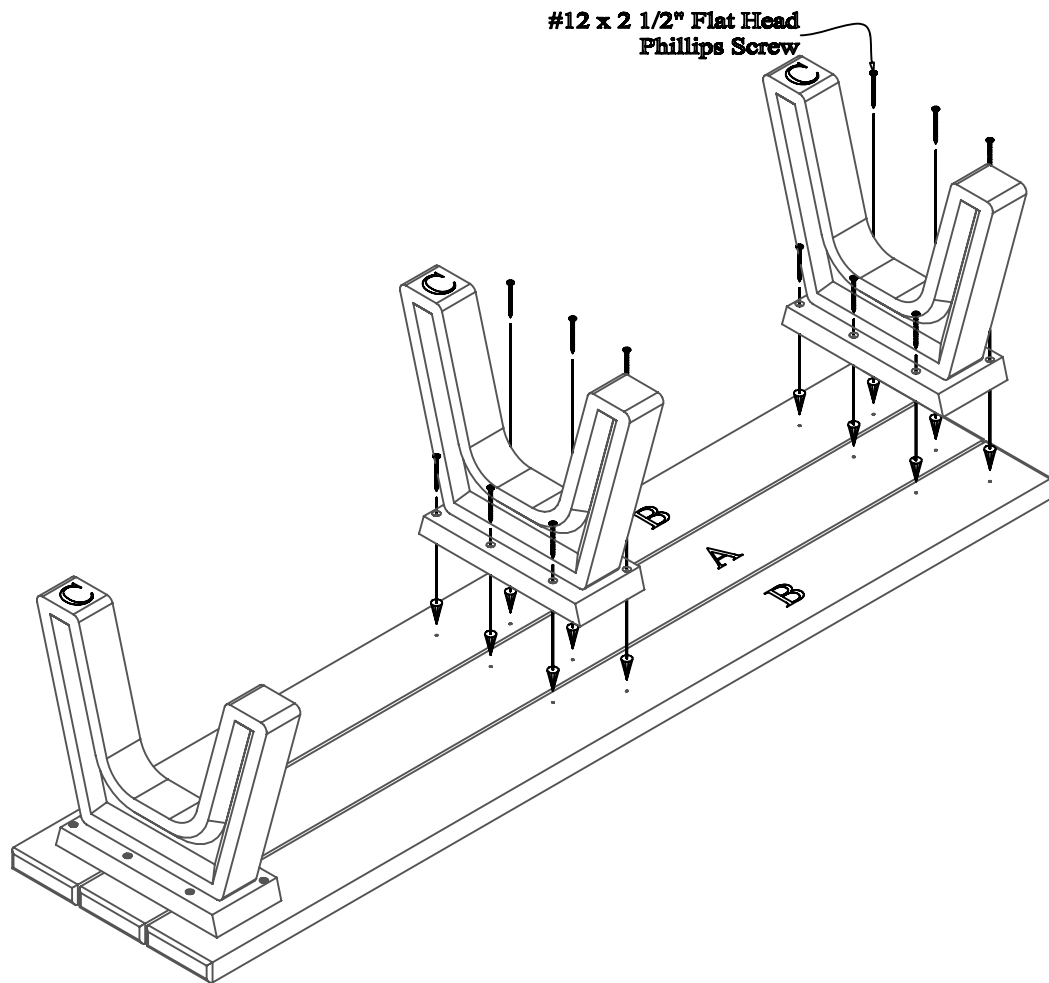

Step #3:

Place the last (2) Two Bench Ends in position as shown above being sure to align the pre-drilled holes to the pilot holes in the bench boards. After the holes are properly aligned, fasten with (1) One #12 x 2 1/2" Flat Head Phillips Screw per hole to secure.

Note: Be sure to tighten all screws completely after this step.